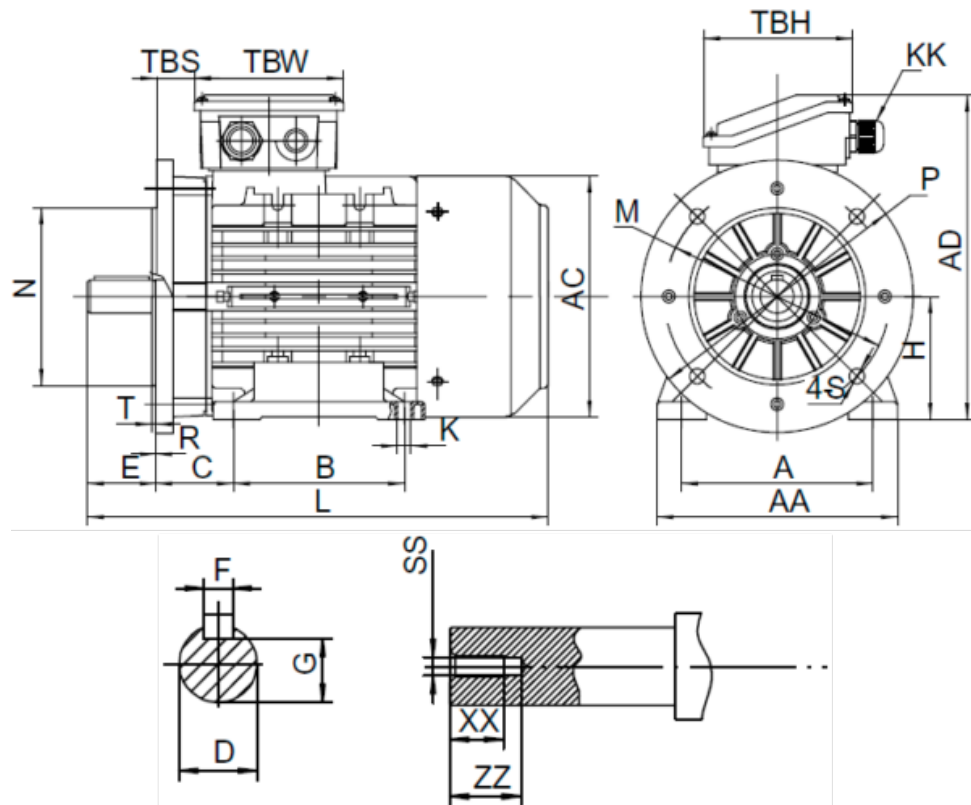

Data Sheet

Article number: 2518005504270140

Description: Kleedrive T3A 112M2-4 5.5kw 1400 rpm UL/CSA
3x400/690V 50 HZ IP55 B35 Eff=89,6%

Measures

A = 190	F = 8	TBW = 118
AA = 224	G = 24	XX = 22
AC = Ø220	H = 112	ZZ = 30
AD = 283	HD = 171	
B = 140	L = 397	
C = 70	SS = M10	
D = Ø28	TBH = 118	
E = 60	TBS = 33	